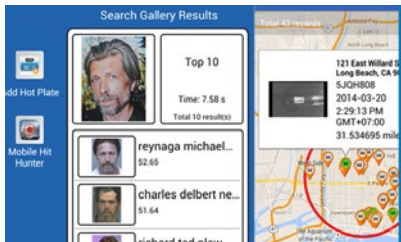

Mobile Companion®

Vigilant's Mobile Companion app allows everyone in your agency to benefit from ILP. Use LEARN analytics, scan license plates, and use FaceSearch - all from the palm of your hand!

Enabling Early Identification and Early Apprehension

Everyone in law enforcement ultimately wants to reduce and deter crime. Intelligence-Led Policing provides you with tools to do this by generating additional investigative leads that allow you to prevent future crimes from occurring through early apprehension. ILP also improves officer safety through enhanced situational awareness. Protect your community and your officers with ILP - **Contact us today.**