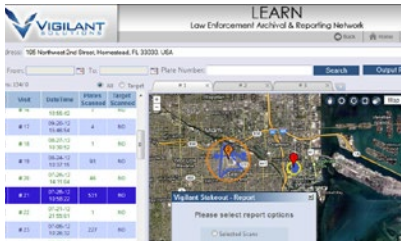

Intelligence-Led Policing (ILP)

Save over 75% on average compared to deploying individual technologies.

LEARN® Analytic Software

ILP includes an agency-wide license to LEARN. From the simplest of LPR queries to the most complex analytics (made easy), LEARN helps you make use of the LPR data you have available.