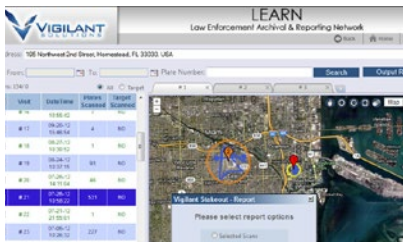

Intelligence-Led Policing (ILP)

Save over 75% on average compared to deploying individual technologies.

LEARN® Analytic Software

ILP includes an agency-wide license to LEARN. From the simplest of LPR queries to the most complex analytics (made easy), LEARN helps you make use of the LPR data you have available.