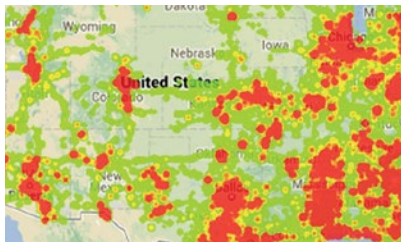

LPR Data

ILP includes unlimited use of Vigilant's hosted LPR database (NVLS) of over 2 billion detections from around the country, accessible via LEARN.