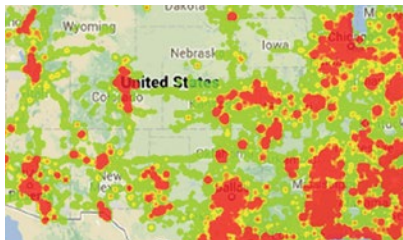

LPR Data

ILP includes unlimited use of Vigilant's hosted LPR database (NVLS) of over 2 billion detections from around the country, accessible via LEARN.