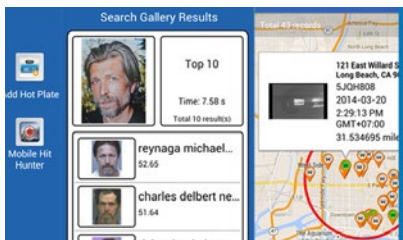

Mobile Companion®

Vigilant's Mobile Companion app allows everyone in your agency to benefit from ILP. Use LEARN analytics, scan license plates, and use FaceSearch - all from the palm of your hand!

Enabling Early Identification and Early Apprehension

Everyone in law enforcement ultimately wants to reduce and deter crime. Intelligence-Led Policing provides you with tools to do this by generating additional investigative leads that allow you to prevent future crimes from occurring through early apprehension. ILP also improves officer safety through enhanced situational awareness. Protect your community and your officers with ILP - **Contact us today.**