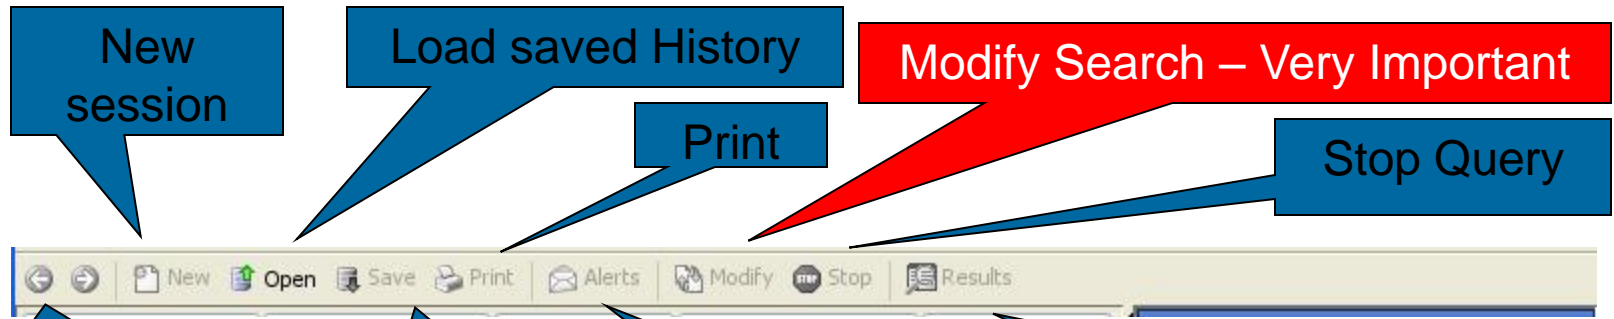

The Tool Bar is below the pull down Menus