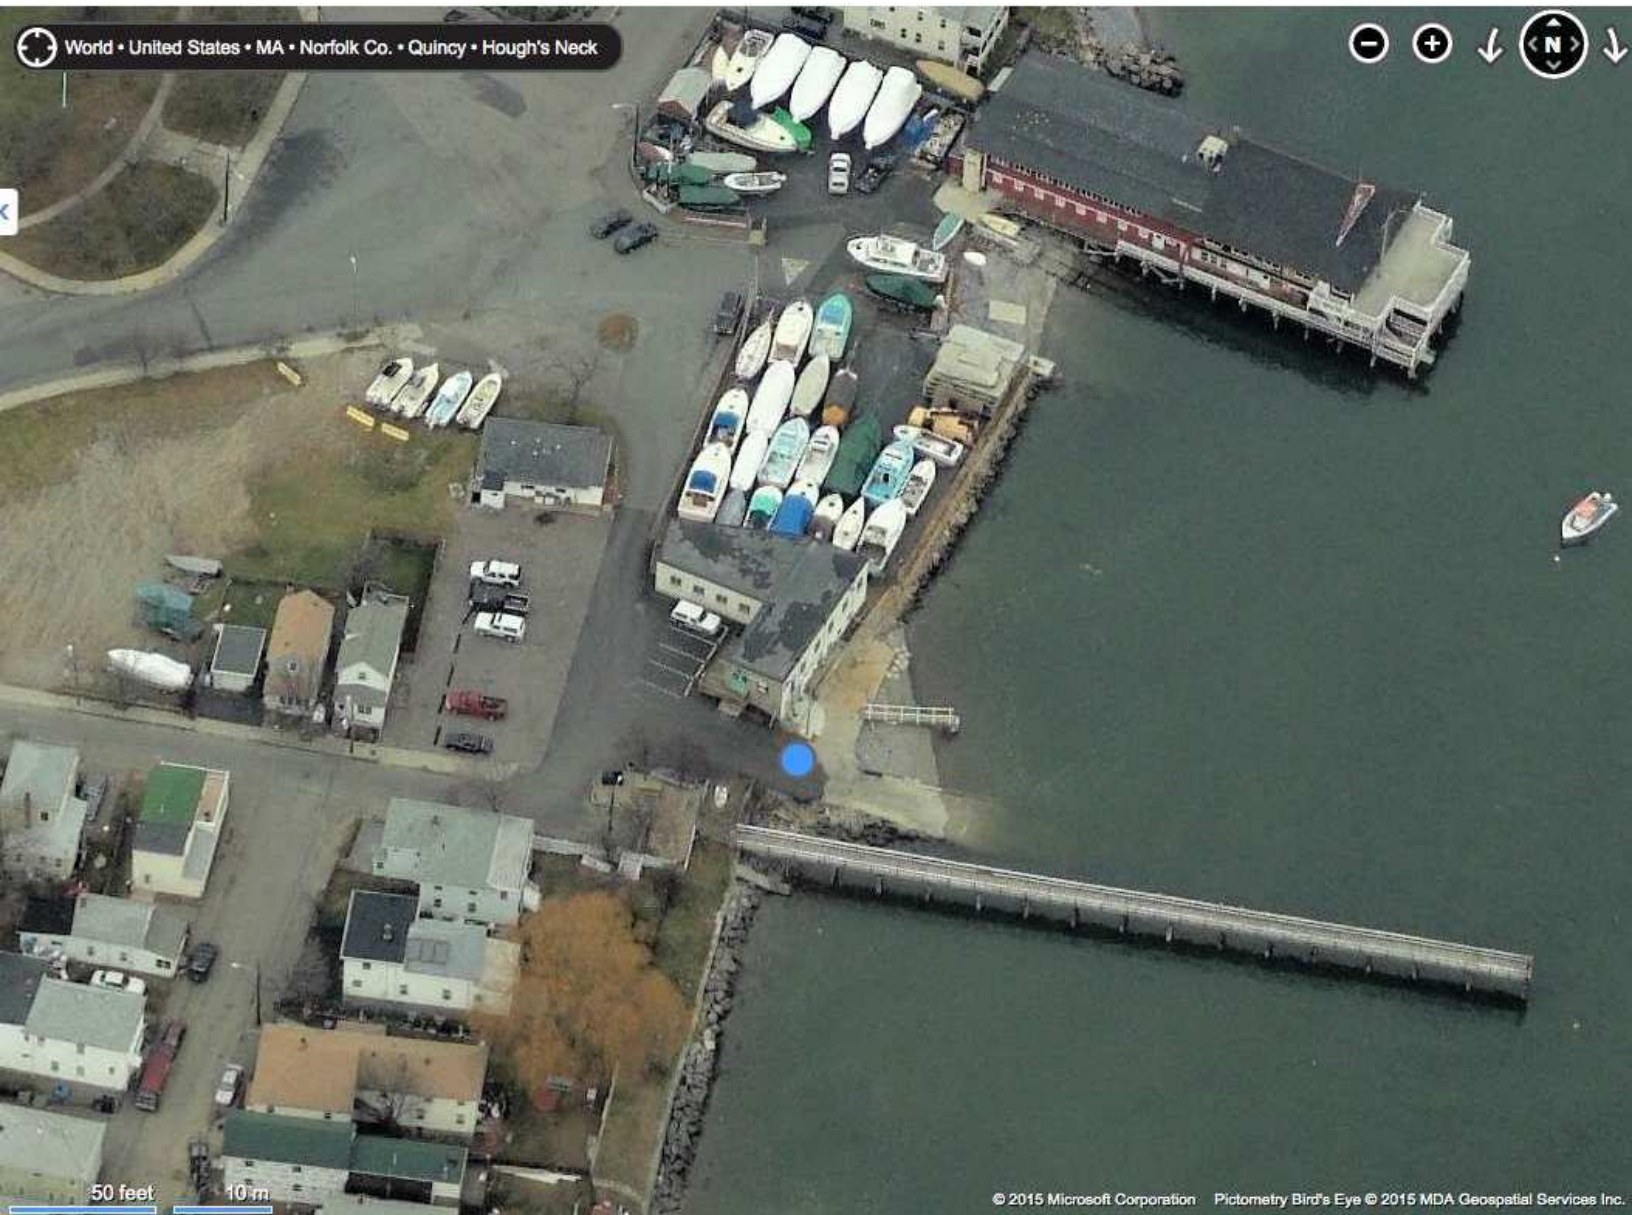

World • United States • MA • Norfolk Co. • Quincy • Hough's Neck

**767 Sea St, Quincy, MA
02169**

[Add a pushpin](#)
[Directions from here](#)
[Directions to here](#)

[Zoom to region level](#)
[Zoom to city level](#)
[Center map here](#)

World • United States • MA • Norfolk Co. • Quincy • Hough's Neck

50 feet 10 m

© 2015 Microsoft Corporation. All rights reserved. Microsoft, Bing, and Bird's Eye are either registered trademarks or trademarks of Microsoft Corporation in the United States and/or other countries.

World • United States • MA • Norfolk Co. • Quincy • Hough's Neck

50 feet 10 m

World • United States • MA • Norfolk Co. • Quincy • Hough's Neck

25 feet 10 m

© 2015 Microsoft Corporation Pictometry Bird's Eye © 2015 MDA Geospatial Services Inc.

World • United States • MA • Norfolk Co. • Quincy • Hough's Neck

50 feet 10 m

© 2015 Microsoft Corporation. Pictometry Bird's Eye © 2015 MDA Geospatial Services Inc.