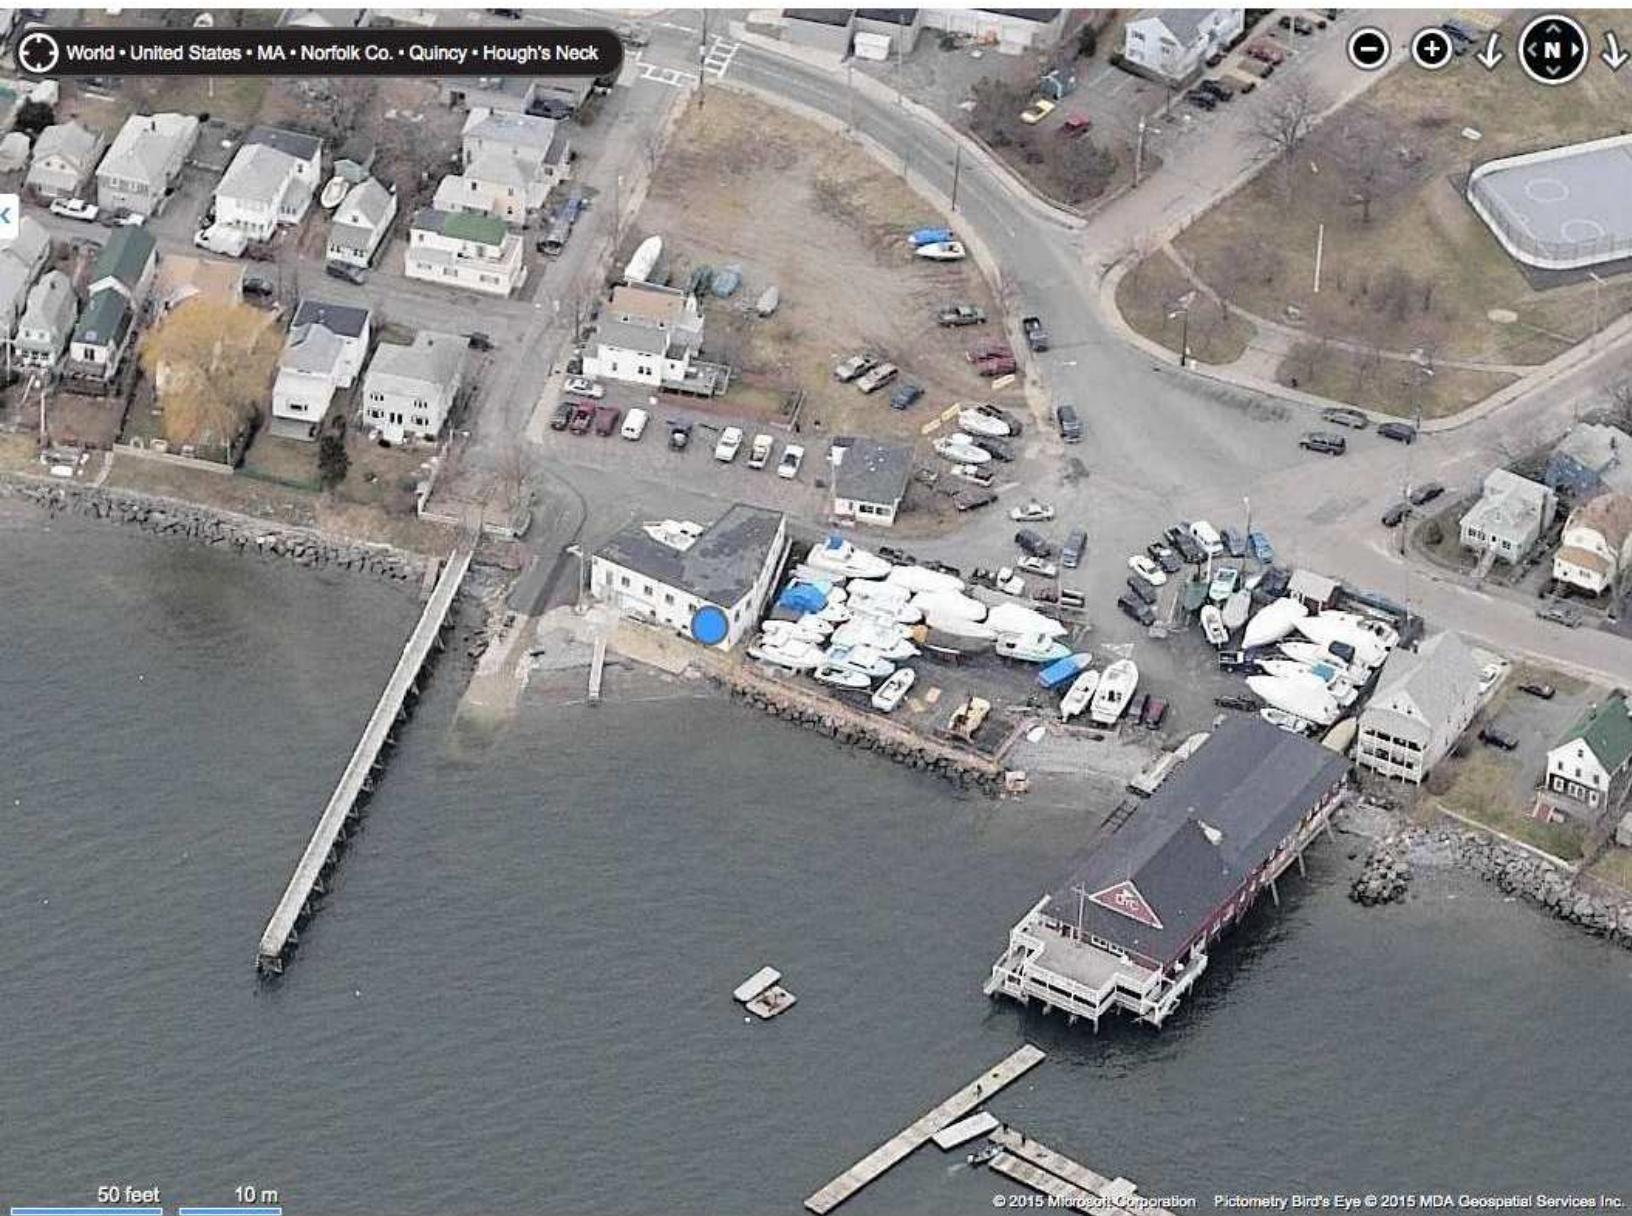

World • United States • MA • Norfolk Co. • Quincy • Hough's Neck

**767 Sea St, Quincy, MA
02169**

[Add a pushpin](#)
[Directions from here](#)
[Directions to here](#)

[Zoom to region level](#)
[Zoom to city level](#)
[Center map here](#)

World • United States • MA • Norfolk Co. • Quincy • Hough's Neck

50 feet 10 m

© 2015 Microsoft Corporation. All rights reserved. Microsoft, Bing, and Bird's Eye are either registered trademarks or trademarks of Microsoft Corporation in the United States and/or other countries.

World • United States • MA • Norfolk Co. • Quincy • Hough's Neck

50 feet 10 m

World • United States • MA • Norfolk Co. • Quincy • Hough's Neck

25 feet 10 m

© 2015 Microsoft Corporation Pictometry Bird's Eye © 2015 MDA Geospatial Services Inc.

World • United States • MA • Norfolk Co. • Quincy • Hough's Neck

50 feet 10 m

© 2015 Microsoft Corporation. Pictometry Bird's Eye © 2015 MDA Geospatial Services Inc.