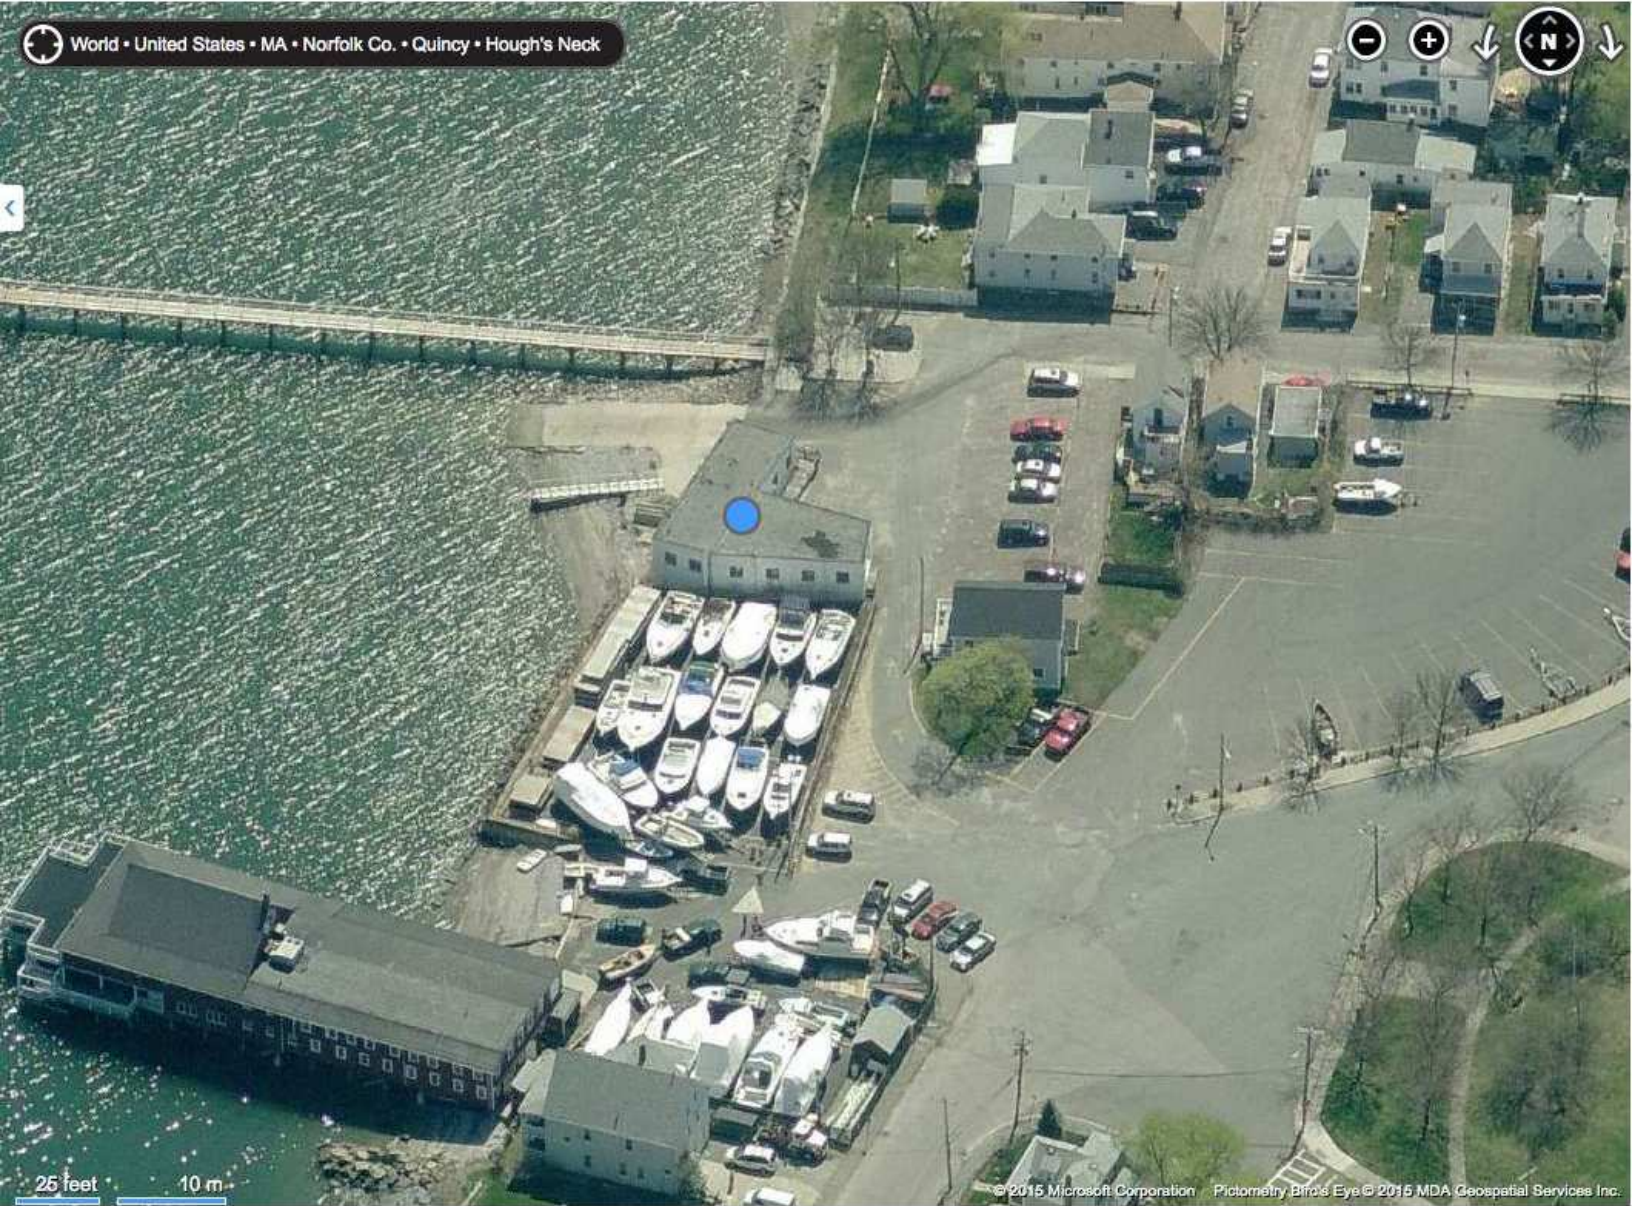

World • United States • MA • Norfolk Co. • Quincy • Hough's Neck

**767 Sea St, Quincy, MA
02169**

[Add a pushpin](#)
[Directions from here](#)
[Directions to here](#)

[Zoom to region level](#)
[Zoom to city level](#)
[Center map here](#)

World • United States • MA • Norfolk Co. • Quincy • Hough's Neck

50 feet 10 m

© 2015 Microsoft Corporation. All rights reserved. Microsoft, Bing, and Bird's Eye are either registered trademarks or trademarks of Microsoft Corporation in the United States and/or other countries.

World • United States • MA • Norfolk Co. • Quincy • Hough's Neck

50 feet 10 m

World • United States • MA • Norfolk Co. • Quincy • Hough's Neck

25 feet 10 m

© 2015 Microsoft Corporation Pictometry Bird's Eye © 2015 MDA Geospatial Services Inc.

World • United States • MA • Norfolk Co. • Quincy • Hough's Neck

50 feet 10 m

© 2015 Microsoft Corporation. Pictometry Bird's Eye © 2015 MDA Geospatial Services Inc.