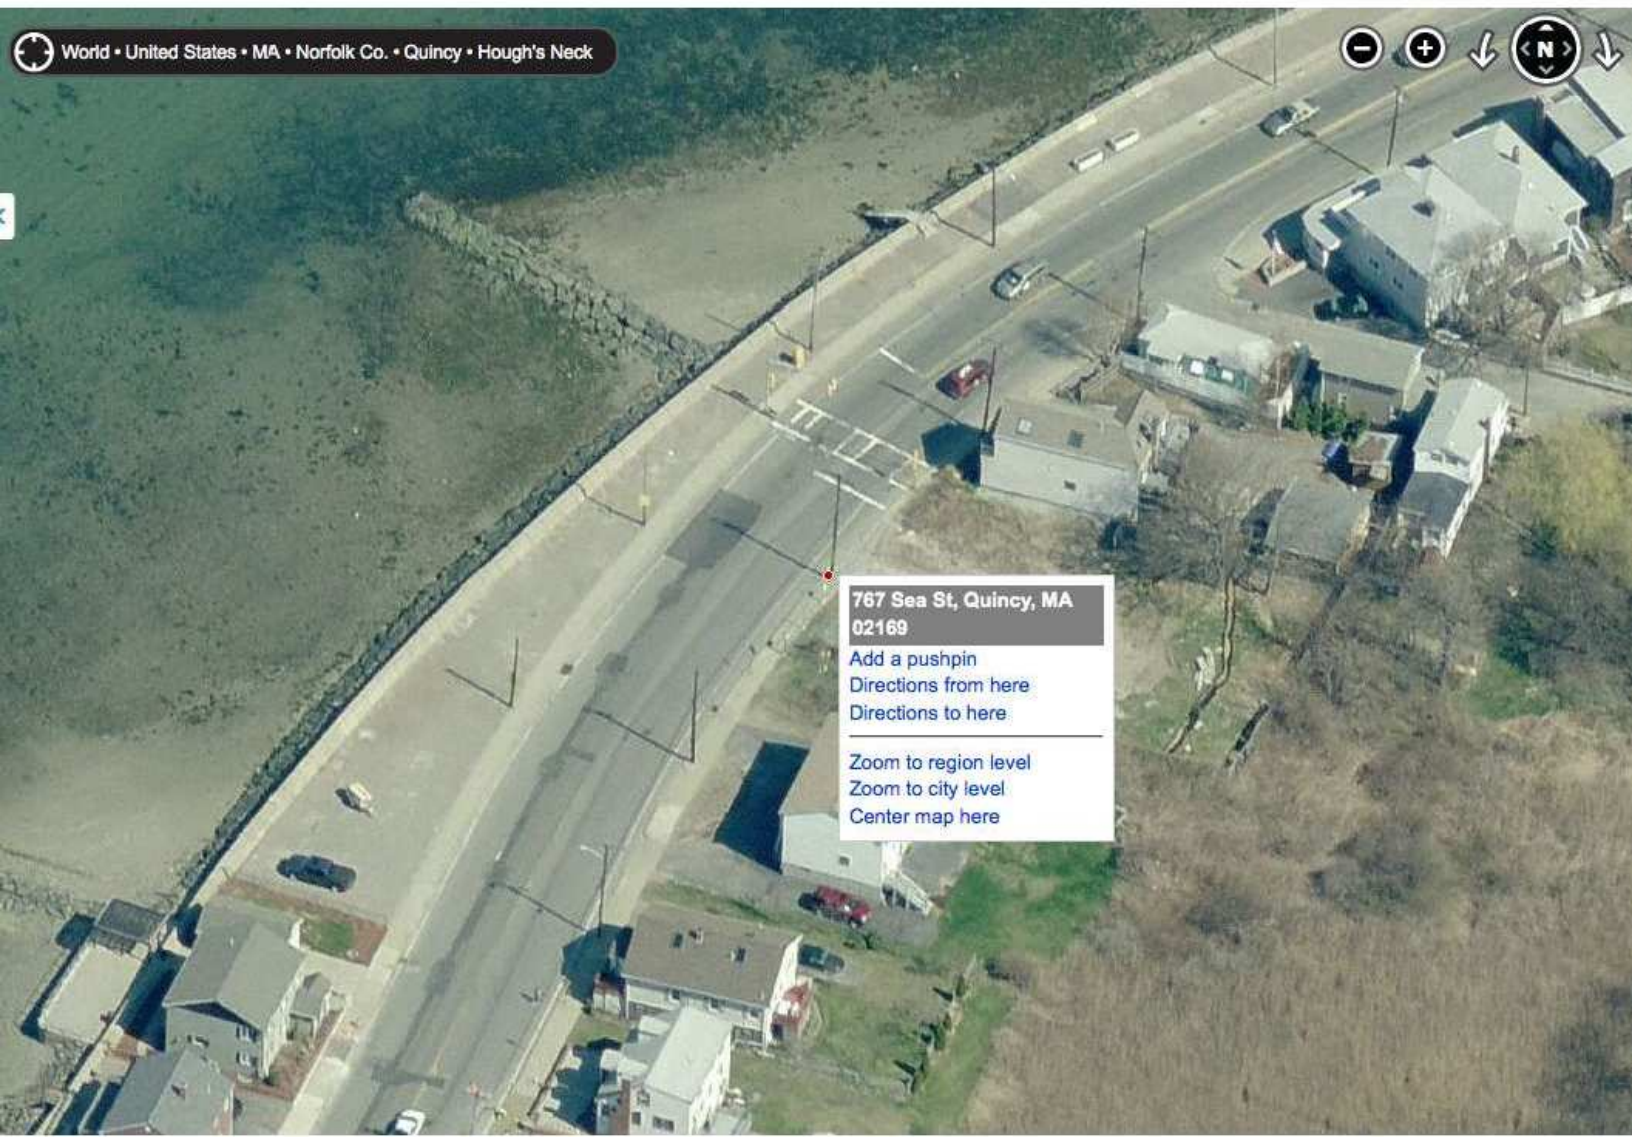

World • United States • MA • Norfolk Co. • Quincy • Hough's Neck

**767 Sea St, Quincy, MA
02169**

[Add a pushpin](#)
[Directions from here](#)
[Directions to here](#)

[Zoom to region level](#)
[Zoom to city level](#)
[Center map here](#)

World • United States • MA • Norfolk Co. • Quincy • Hough's Neck

50 feet 10 m

© 2015 Microsoft Corporation. All rights reserved. Microsoft, Bing, and Bird's Eye are either registered trademarks or trademarks of Microsoft Corporation in the United States and/or other countries.

World • United States • MA • Norfolk Co. • Quincy • Hough's Neck

50 feet 10 m

World • United States • MA • Norfolk Co. • Quincy • Hough's Neck

25 feet 10 m

© 2015 Microsoft Corporation Pictometry Bird's Eye © 2015 MDA Geospatial Services Inc.

World • United States • MA • Norfolk Co. • Quincy • Hough's Neck

50 feet 10 m

© 2015 Microsoft Corporation. Pictometry Bird's Eye © 2015 MDA Geospatial Services Inc.