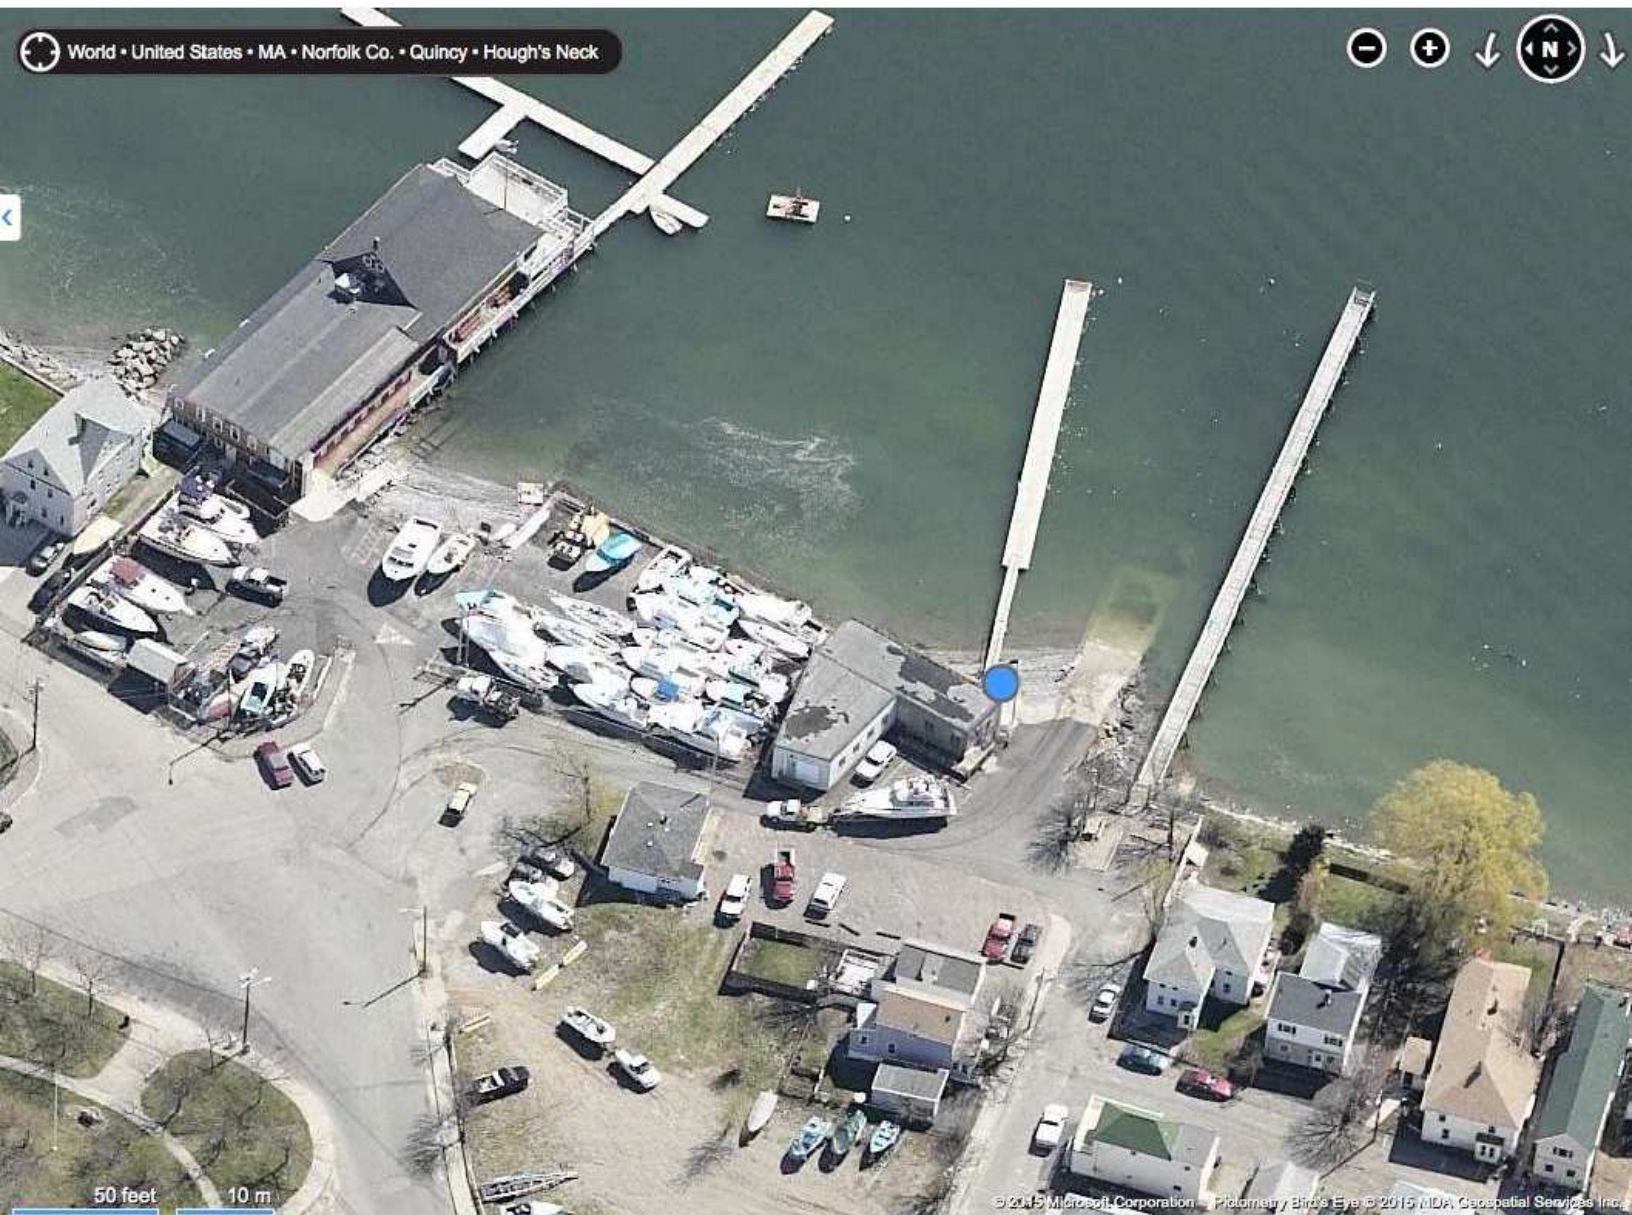

World • United States • MA • Norfolk Co. • Quincy • Hough's Neck

50 feet 10 m