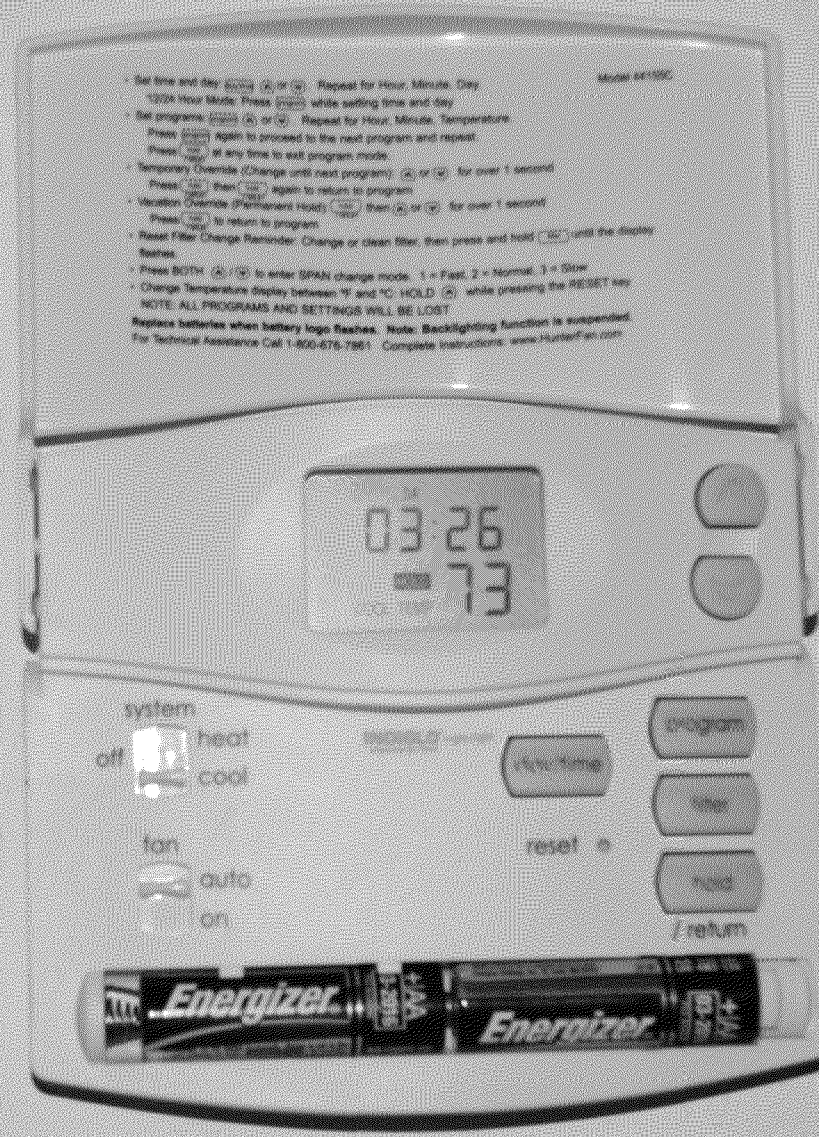

TODASHEV-578

b6
b7C

TODASHEV-579

Model M150C

- Set time and day: (2) or (3) Repeat for Hour, Minute, Day
- 120h Hour Mode: Press (2) while setting time and day
- Set program: (2) or (3) Repeat for Hour, Minute, Temperature
- Press (2) Again to proceed to the next program and repeat
- Press (2) at any time to exit program mode
- Temporary Override (Change until next program): (2) or (3) for over 1 second
- Press (2) then (2) again to return to program
- Vacation Override (Permanent Hold): (2) then (2) or (3) for over 1 second
- Press (2) to return to program
- Reset Filter Change Reminder: Change or clean filter, then press and hold (2) until the display flashes
- Press BOTH (2) + (3) to enter SPAN change mode. 1 = Fast, 2 = Normal, 3 = Slow
- Change Temperature display between °F and °C: HOLD (2) while pressing the RESET key